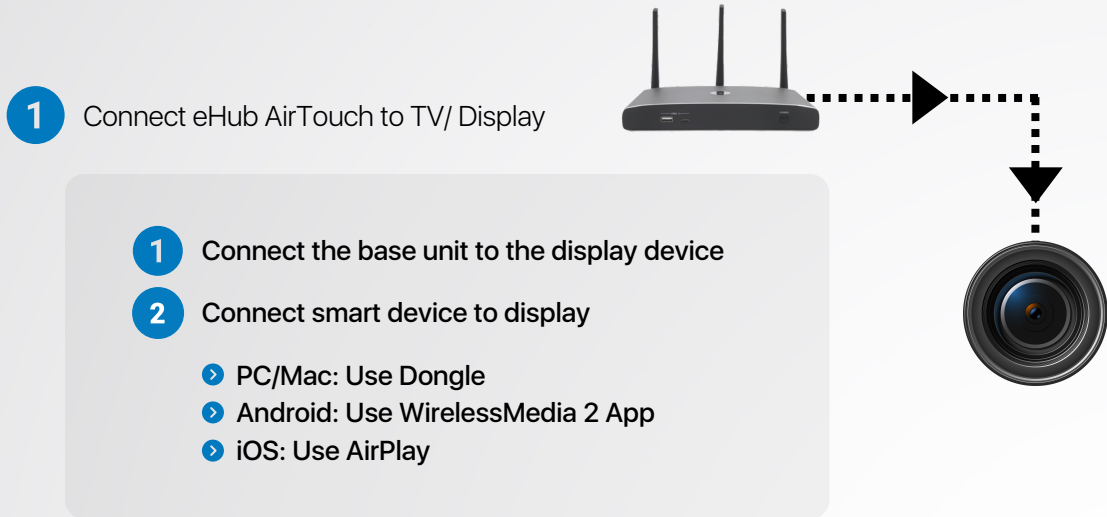

- ✓ Supports up to 4 screens to simultaneously share content
- ✓ Wireless reverse touch on interactive panels and touch supported displays
- ✓ Best-in-class data security with dual network and high standard encryption
- ✓ Support USB devices such as USB speakerphone, USB camera over WI-FI sharing.

Reverse touch from any interactive Display!

Reverse touch allows you to wirelessly access & control your laptop/mac from any interactive display

SPECKTRON

eHub AirTouch Pro

Wireless Conferencing
Screen Mirroring
Reverse Touch

How it works

Android/iOS/iPadOS - Connect to the same Wi-Fi network

Connect dongle and open the AirTouch install App (only 1st time users)

Select a camera (Shift + CMD + N)
Virtual Meeting Camera

Microphone & Speaker
Virtual Meeting Camera

PC / Mac

- Plug the dongle into your PC/Mac
- Wait till LED indicator is static green, touch button to mirror your screen

android

- Open "AirTouch" app and select Device ID and enter password

iOS / iPadOS