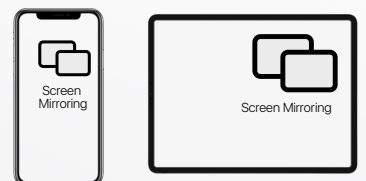

Reverse touch from any interactive Display!

Reverse touch allows you to wirelessly access & control your laptop/mac from any interactive display

SPECKTRON

eHub AirTouch Pro

Wireless Conferencing
Screen Mirroring
Reverse Touch

PC / Mac

- Plug the dongle into your PC/Mac
- Wait till LED indicator is static green, touch button to mirror your screen

android

- Open "AirTouch" app and select Device ID and enter password

iOS / iPadOS

- Use screen mirroring from the control centre

SPECIFICATIONS

HDMI output	1x HDMI 19-pin female connector
Video Output Resolution	3840 x 2160 @ 60Hz, 3840 x 2160 @ 30Hz, 1920 x 1080 @ 60Hz, 1280 x 720 @ 60Hz
Format Compliance	HDMI 1.4 / HDMI 2.0
Video Capacity	1080P @ <60Hz Airplay for IOS devices 1080P @ <60Hz "WirelessMedia" App 1080P @ <60Hz for all show-me button
HDCP	HDCP 1.4 / HDCP 2.2
Analog Audio Output	1 x 3.5mm PC audio female connector
LAN port	RJ45 x 2: 1000Mbps 100Mbps
USB interface	USB 3.0 x 3, USB 2.0 x 1 Type-C x 2
Audio Input	AirPlay, Miracast, DLNA, Windows/MAC, WMH, USB/BT SpeakPhone
Control connectors	3.5mm Phoenix terminal / RS232 interface
Number or window simultaneous on screen	≥4+14 (4 main windows+ 14 thumbnail windows)
Number of simultaneous connections	≥ 16
Video Playback Frame Rate	20-60 FPS
Latency	<100ms. Min 20ms
Wireless transmission protocol	Wi-Fi IEEE 802.11 a/g/n/ac
Frequency band	2.4 GHz & 5 GHz
Data rate in wireless	Up to 1200Mbps
Dimension (W x D x H)	220mm x 120mm x 41mm (including antenna: 220mm x 120mm x 145mm)
Weight	1.0kg
Temperature	-20° ~ 60°C
Humidity (Storage / Operating)	20% - 90% (non-condensing)
DC Power	12V / POE
POE standard	IEEE 802.3af
Power Consumption	10W (MAX)