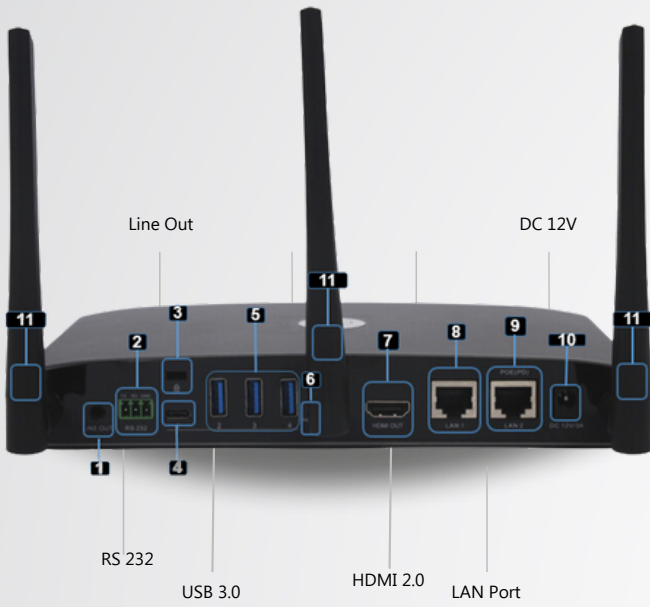

SPECKTRON
eHub AirTouch Pro

Wireless Conferencing
Screen Mirroring
Reverse Touch

**Connect.
Share.
Meet.**

SPECKTRON

eHub AirTouch Pro

Wireless Conferencing Screen Mirroring Reverse Touch

- ✓ Pure wireless presentation experience, bring your own device, no cable messy.
- ✓ Wireless connection between your laptop and room USB peripherals like camera, mic and speakers for easy video conference.
- ✓ Fully compatible with mainstream VC platforms like teams, zoom, webex, etc.
- ✓ Supports all wireless mirroring protocols like Airplay, Miracast and Chromecast

- ✓ Supports up to 4 screens to simultaneously share content
- ✓ Wireless reverse touch on interactive panels and touch supported displays
- ✓ Best-in-class data security with dual network and high standard encryption
- ✓ Support USB devices such as USB speakerphone, USB camera over WI-FI sharing.

Reverse touch from any interactive Display!

Reverse touch allows you to wirelessly access & control your laptop/mac from any interactive display

SPECKTRON

eHub AirTouch Pro

Wireless Conferencing
Screen Mirroring
Reverse Touch