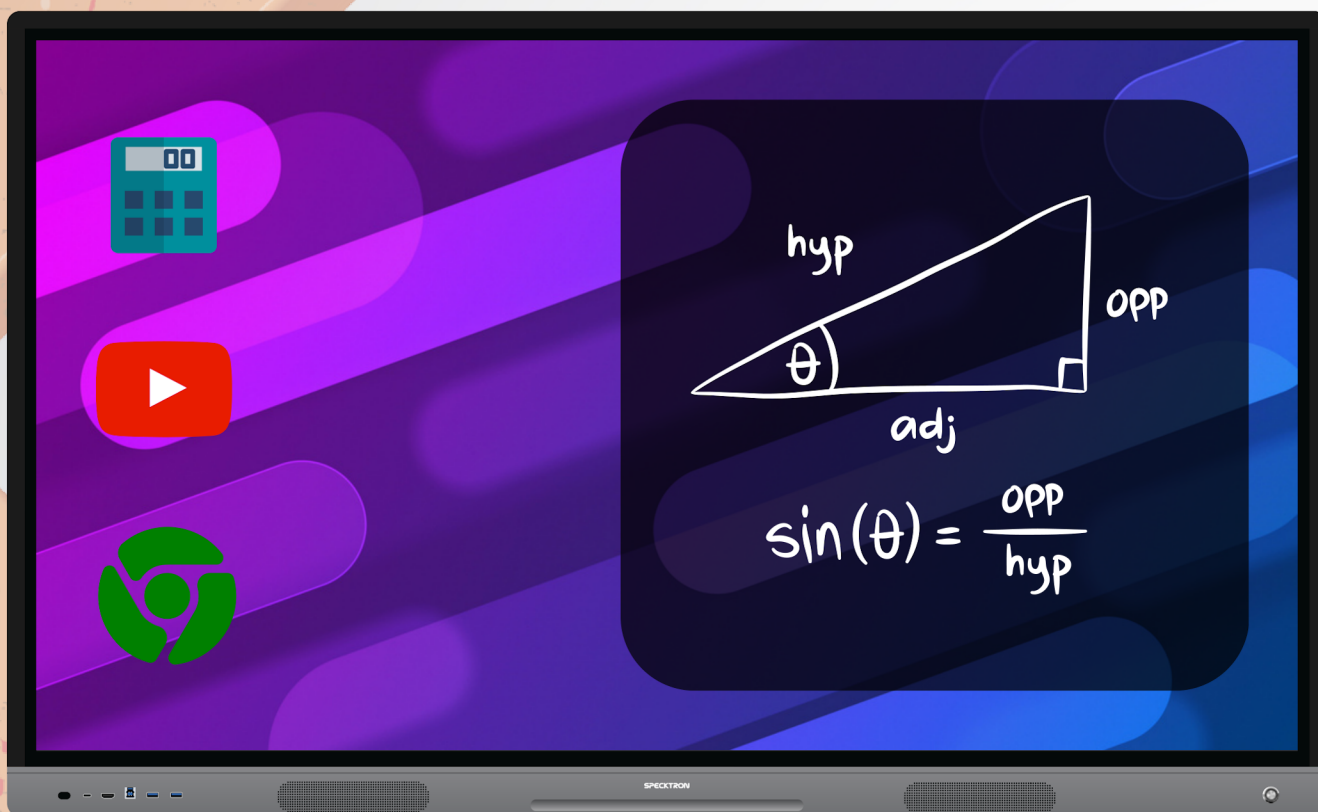

Interactive Display

CDX-86i Datasheet

SPECKTRON

OPS PC
Module

20 point
Touch

Wireless
Sharing

 Windows + android 

*Disclaimer: The product specifications, designs and solutions are subject to change without prior notice & availability. To know more, email: sales@specktron.com

www.specktron.com

Interactive Display

CDX-86i Datasheet

SPECKTRON

DISPLAY

Screen Type	D-LED
Aspect Ratio	16:9
Size	86 inch
Resolution	3840(H) x 2160(V)
Response Time	8ms
Refreshing Frequency	60Hz
Display colour	1.07B (10bit)
Pixel Pitch	0.4935 x 0.4935 mm
Brightness	400cd/m ²
Contrast Ratio (Dynamic)	5000:1
Viewing Angle	178° (H/V)
Lifetime	100,000 hours

TOUCH SYSTEM

System	Windows 10/11, Linux, Mac, Chrome, Android
Sensing Type	Infrared recognition - 20 points
Gesture Support	Yes
Response Time	5 ms
Accuracy	1mm
Communication Mode	Full-speed USB
Interface	USB
Surface Hardness	Toughened Glass with Level 7 of Mohs Standard
Output Coordinates	32767 x 32767