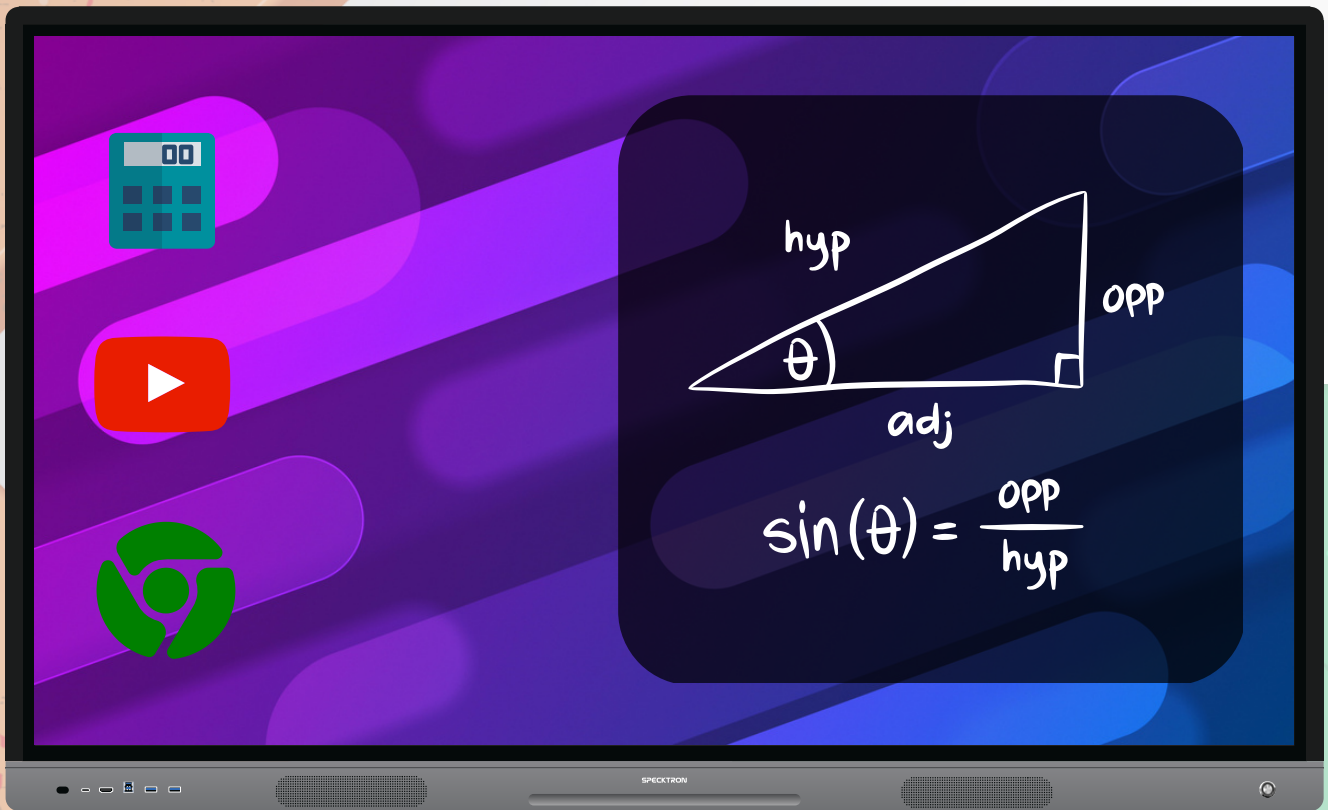

# Interactive Display

CDX-98i Datasheet

**SPECKTRON**

**OPS PC  
Module**

**20 point  
Touch**

**Wireless  
Sharing**

 **Windows** + **android** 

\*Disclaimer: The product specifications, designs and solutions are subject to change without prior notice & availability. To know more, email: [sales@specktron.com](mailto:sales@specktron.com)

## CDX-98i Datasheet

**SPECKTRON**

DISPLAY	
Screen Type	D-LED
Aspect Ratio	16:9
Size	98 inch
Resolution	3840(H) x 2160(V)
Response Time	8ms
Refreshing Frequency	60Hz
Display colour	1.07B (10bit)
Pixel Pitch	0.5622 x 0.5622 mm
Brightness	450cd/m <sup>2</sup>
Contrast Ratio (TYP)	1200:1
Viewing Angle	178° (H/V)
Lifetime	100,000 hours
TOUCH SYSTEM	
System	Windows 10/11, Linux, Mac, Chrome, Android
Sensing Type	Infrared recognition - 20 points
Gesture Support	Yes
Response Time	5 ms
Accuracy	1mm
Communication Mode	Full-speed USB
Interface	USB
Surface Hardness	Toughened Glass with Level 7 of Mohs Standard
Output Coordinates	32767 x 32767
DISPLAY CONNECTORS	
HDMI-In	2
VGA / AV / YPbPr	1 / 1 / 1
PC-Audio In	1
Earphone / AV Output	1 / 1
USB 2.0 / USB 3.0 / USB-C	1 / 3 / 1
DP-In	1
USB Touch	2
SPDIF	1
RS232	1
Lan Port (RJ45)	2
ANDROID SYSTEM	